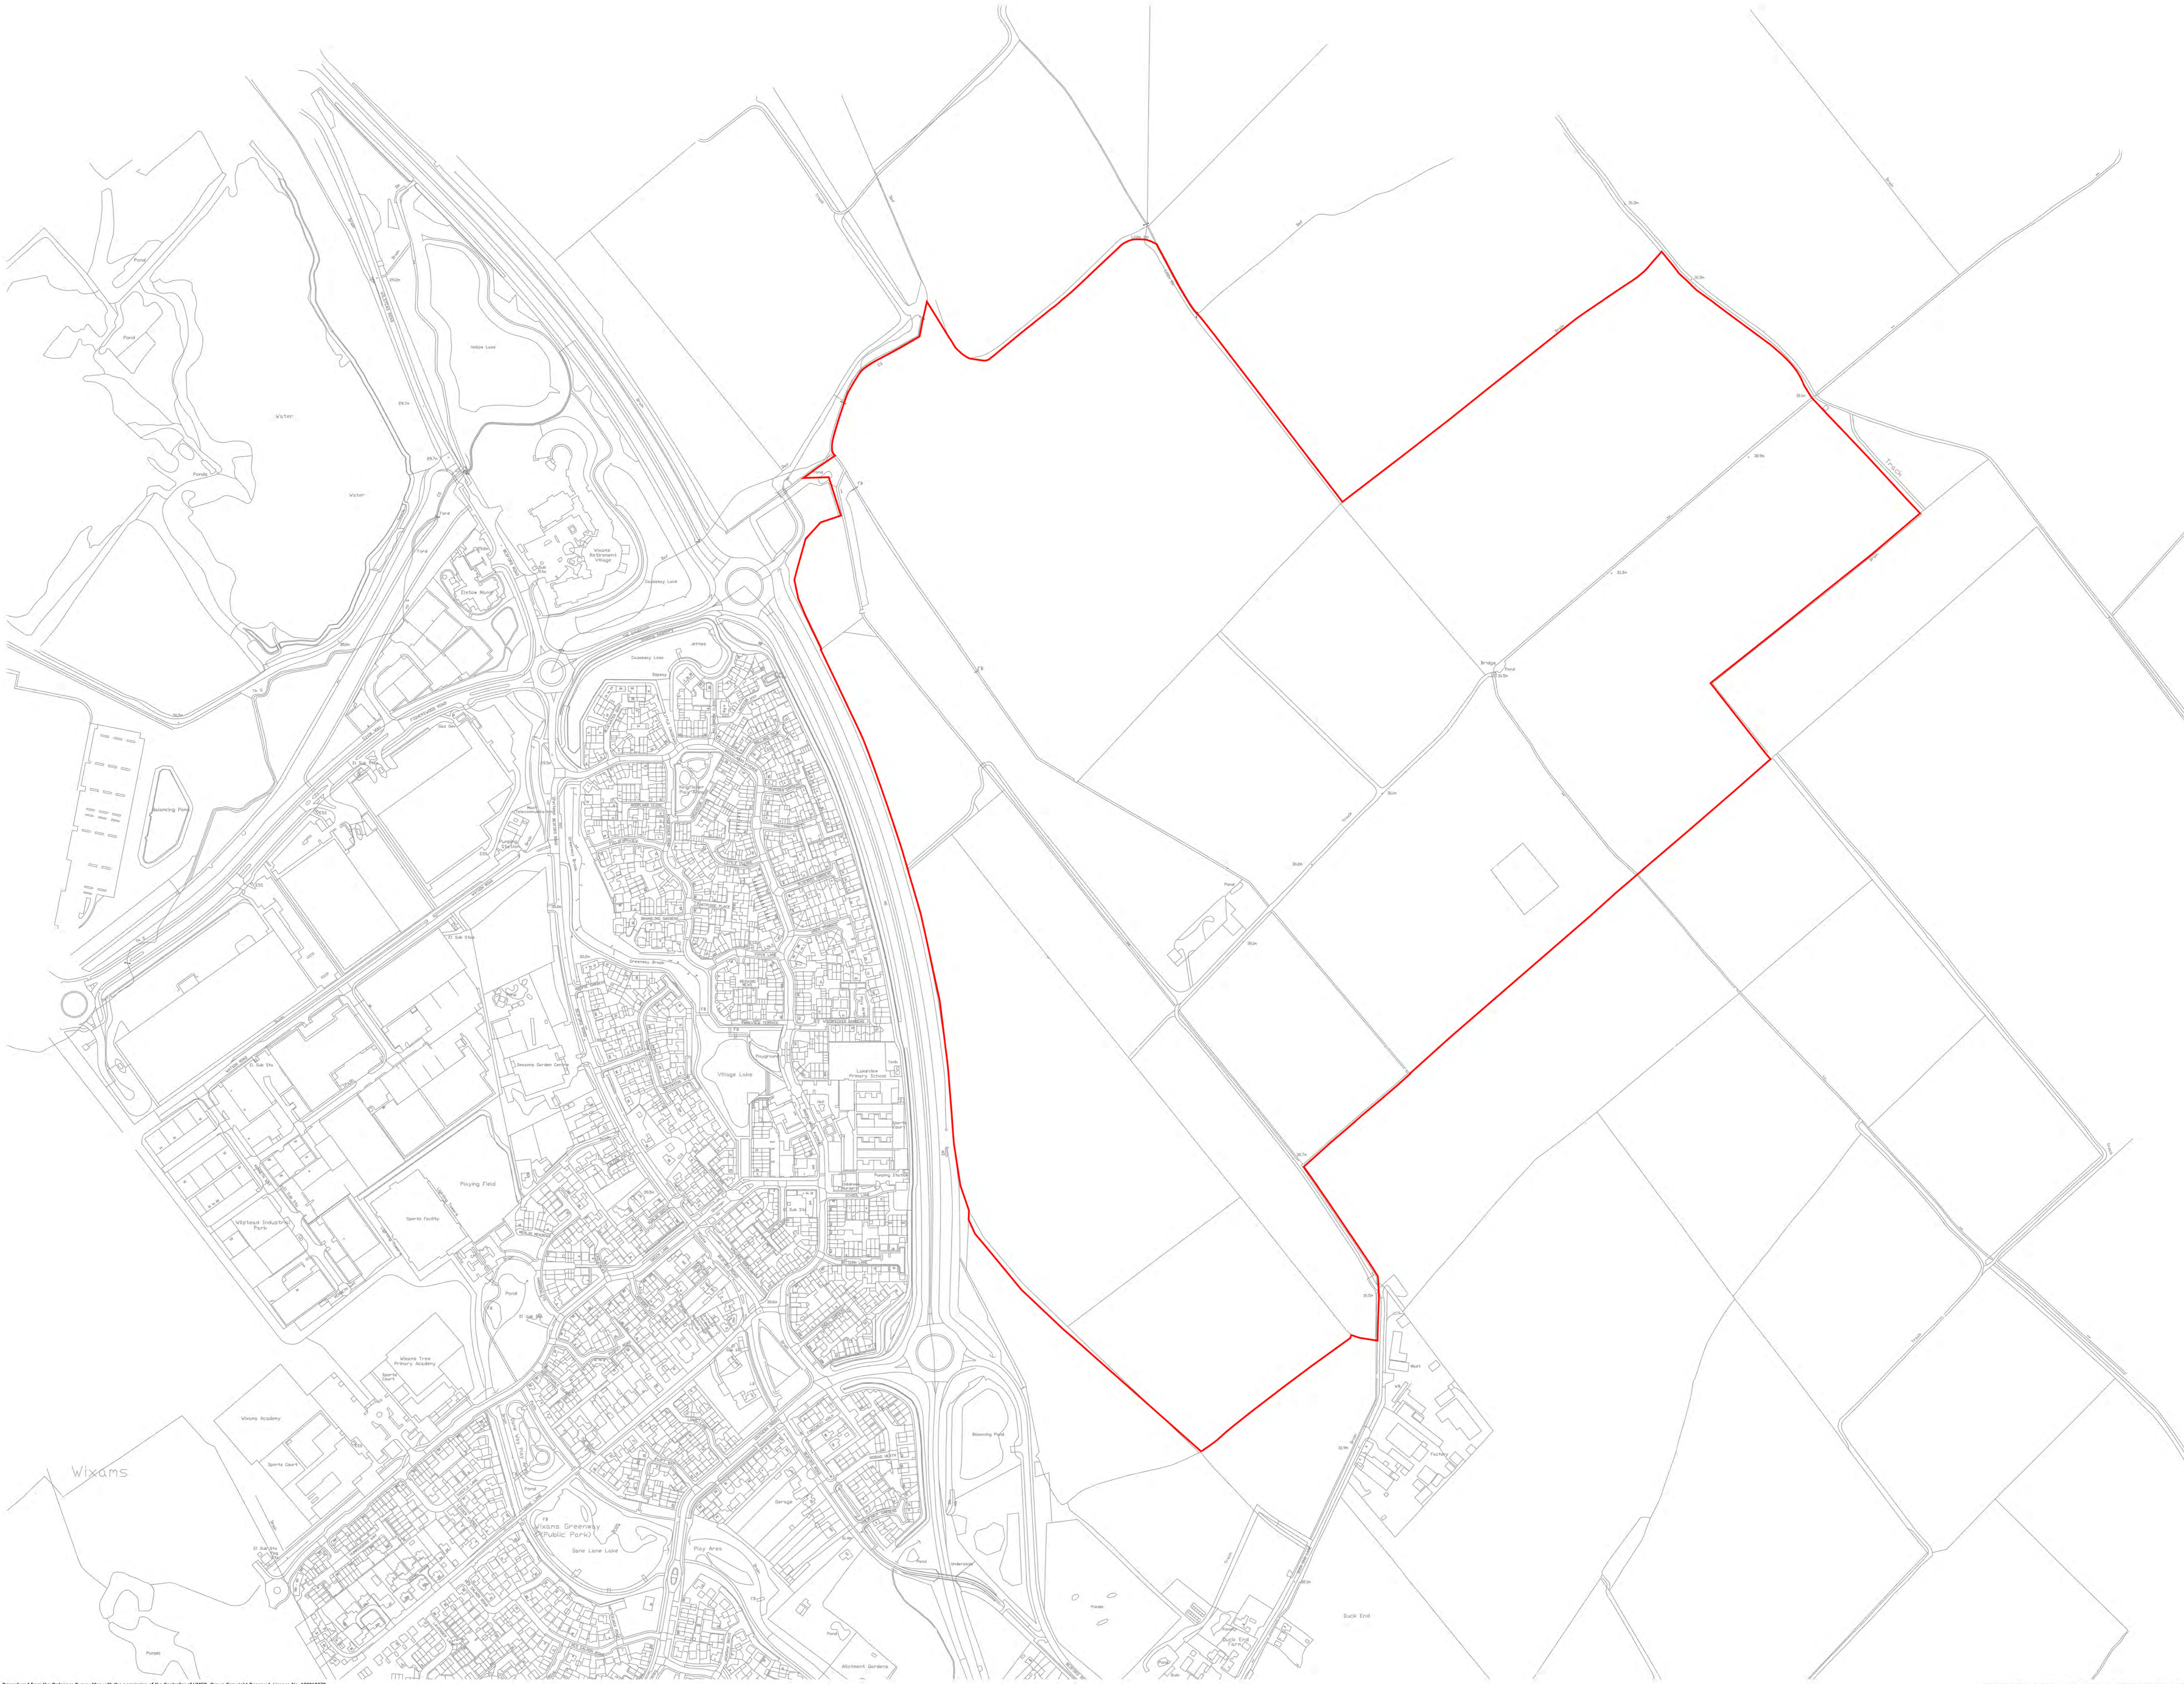

LEGEND

Site Boundary 106.98ha

Project
East Wixams

Drawing Title
Site Location Plan

| Date | Scale | Drawn by | Check by |
|------------|------------|----------|----------|
| 03.08.23 | 1:2500@A3 | KT | TS |
| Project No | Drawing No | Revision | |
| 35238 | BL-M-04 | - | |