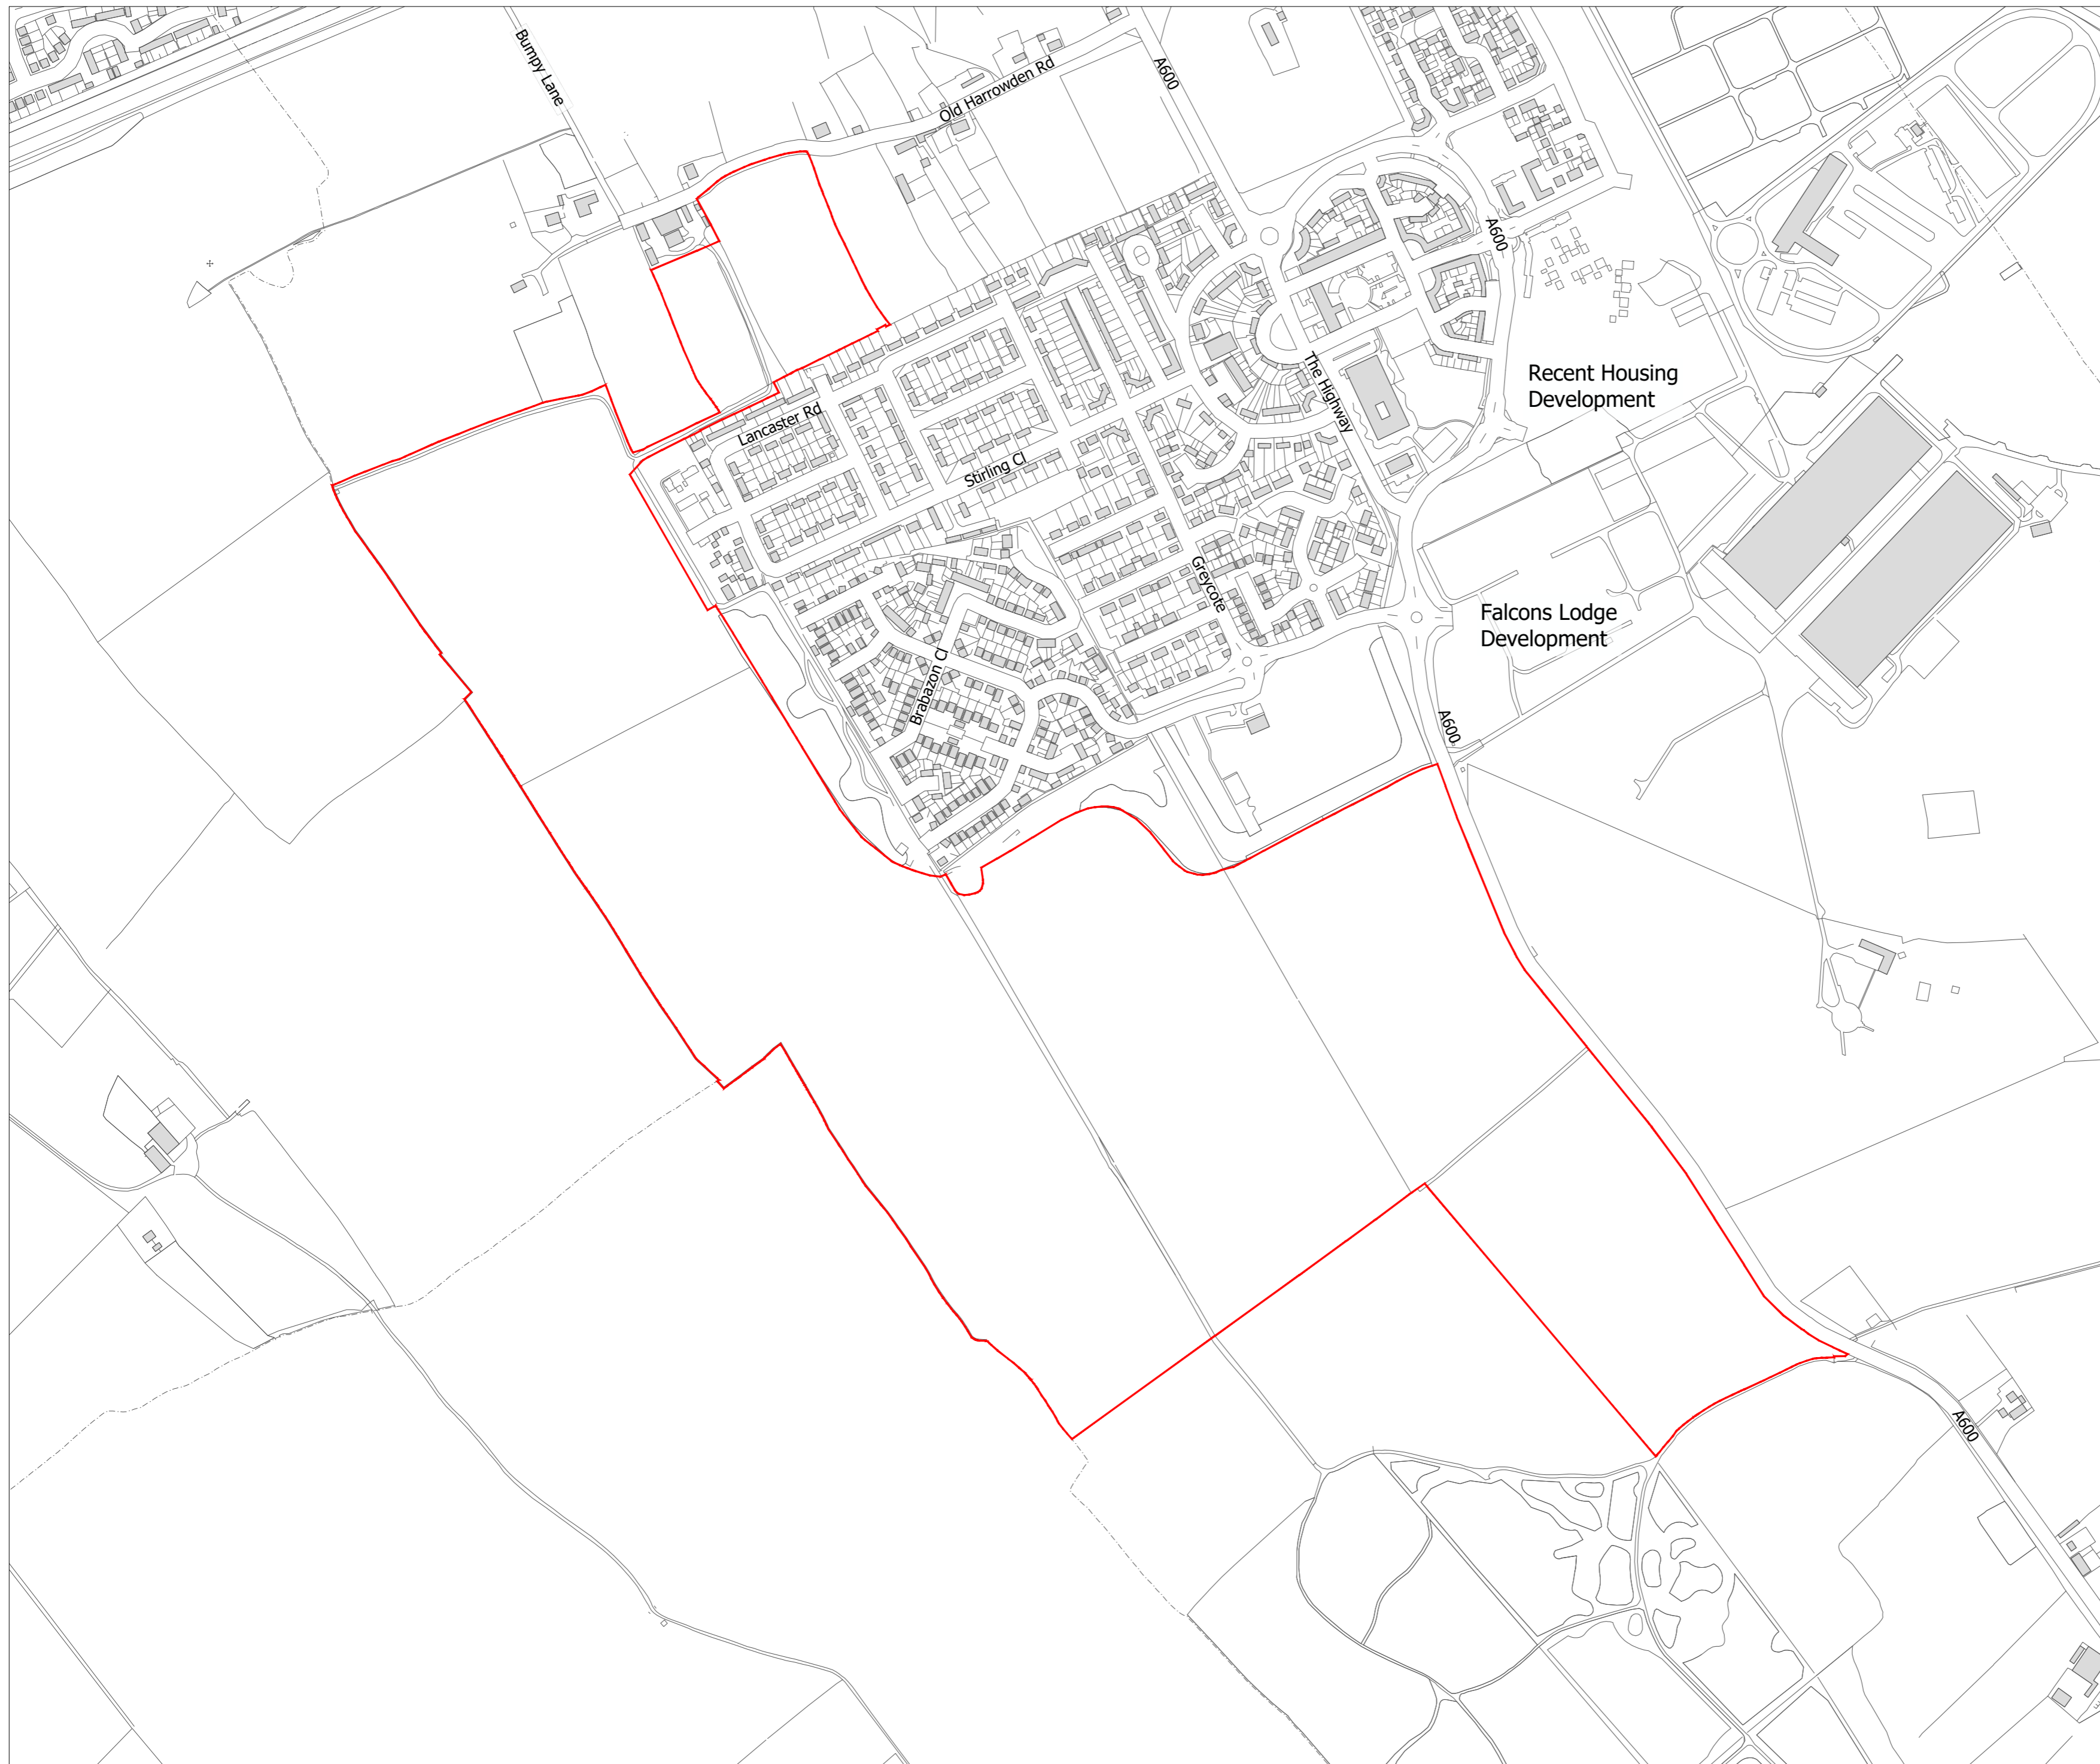

— Site Boundary

Project
**College Farm,
Shortstown**
Drawing Title
Site Boundary Plan

Date 19.04.22	Scale 1:5,000@A2	Drawn by SM	Check by BW
Project No 29533	Drawing No BM-M-05	Revision A	

BARTON WILLMORE now **Stantec**

Town Planning • Master Planning & Urban Design • Architecture •
Landscape Planning & Design • Infrastructure & Environmental Planning •
Heritage • Graphic Communication •
Communications & Engagement • Development Economics

bartonwillmore.co.uk